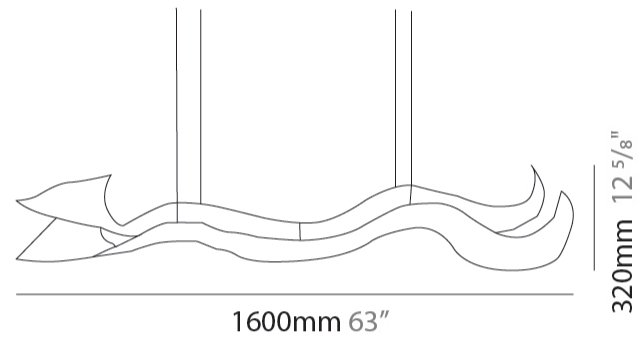

GENERAL

Series: Tempo Perso
 Brand: Knikerboker
 Division: Design
 Mounting Type: Suspension
 Mounting Location: Ceiling
 Subcategory: Pendant

PHYSICAL

Shape: Abstract
 Length (mm): 1600
 Length (in): 63
 Height (mm): 320
 Height (in): 12 5/8
 Extension (mm): 2000
 Extension (in): 78 3/4
 Light Distribution: Direct
 Fixture Finish: EWH / EBK / MAN / COF / PRD / SLF / GLF / CLF / BRL / EWS / EWG / EWC / EWR / EBS / EBG / EBC / EBC / EBB / MAS / MAD / MAC / MAB / COS / CGO / CCL / CBL / PRS / PRG / PRC / PRB
 Fixture Material: Aluminum
 Cable Details: 4 Steel Cables 2000mm / 78 3/4" - Silicon Cable 2000mm / 78 3/4"

LED

Number of LEDs: 4
 Color Temperature (°K): 3000
 Max. Delivered Lumen (lm): 4400
 CRI: >85 CRI
 Lamp Life (hrs): 50000

OPTICAL

RATINGS AND CERTIFICATIONS

Certified By: CSA Certified to UL and CSA Standards
 IP rating: IP20

GENERAL

Series: Tempo Perso
 Brand: Knikerboker
 Division: Design
 Mounting Type: Suspension
 Mounting Location: Ceiling
 Subcategory: Pendant

PHYSICAL

Shape: Abstract
 Length (mm): 1600
 Length (in): 63
 Height (mm): 320
 Height (in): 12 5/8
 Light Distribution: Direct
 Fixture Finish: EWH / EBK / MAN / COF / PRD / SLF / GLF / CLF / BRL / EWS / EWG / EWC / EWR / EBS / EBG / EBC / EBC / EBB / MAS / MAD / MAC / MAB / COS / CGO / CCL / CBL / PRS / PRG / PRC / PRB
 Fixture Material: Aluminum
 Cable Details: 4 Steel Cables 2000mm / 78 3/4" - Silicon Cable 2000mm / 78 3/4"